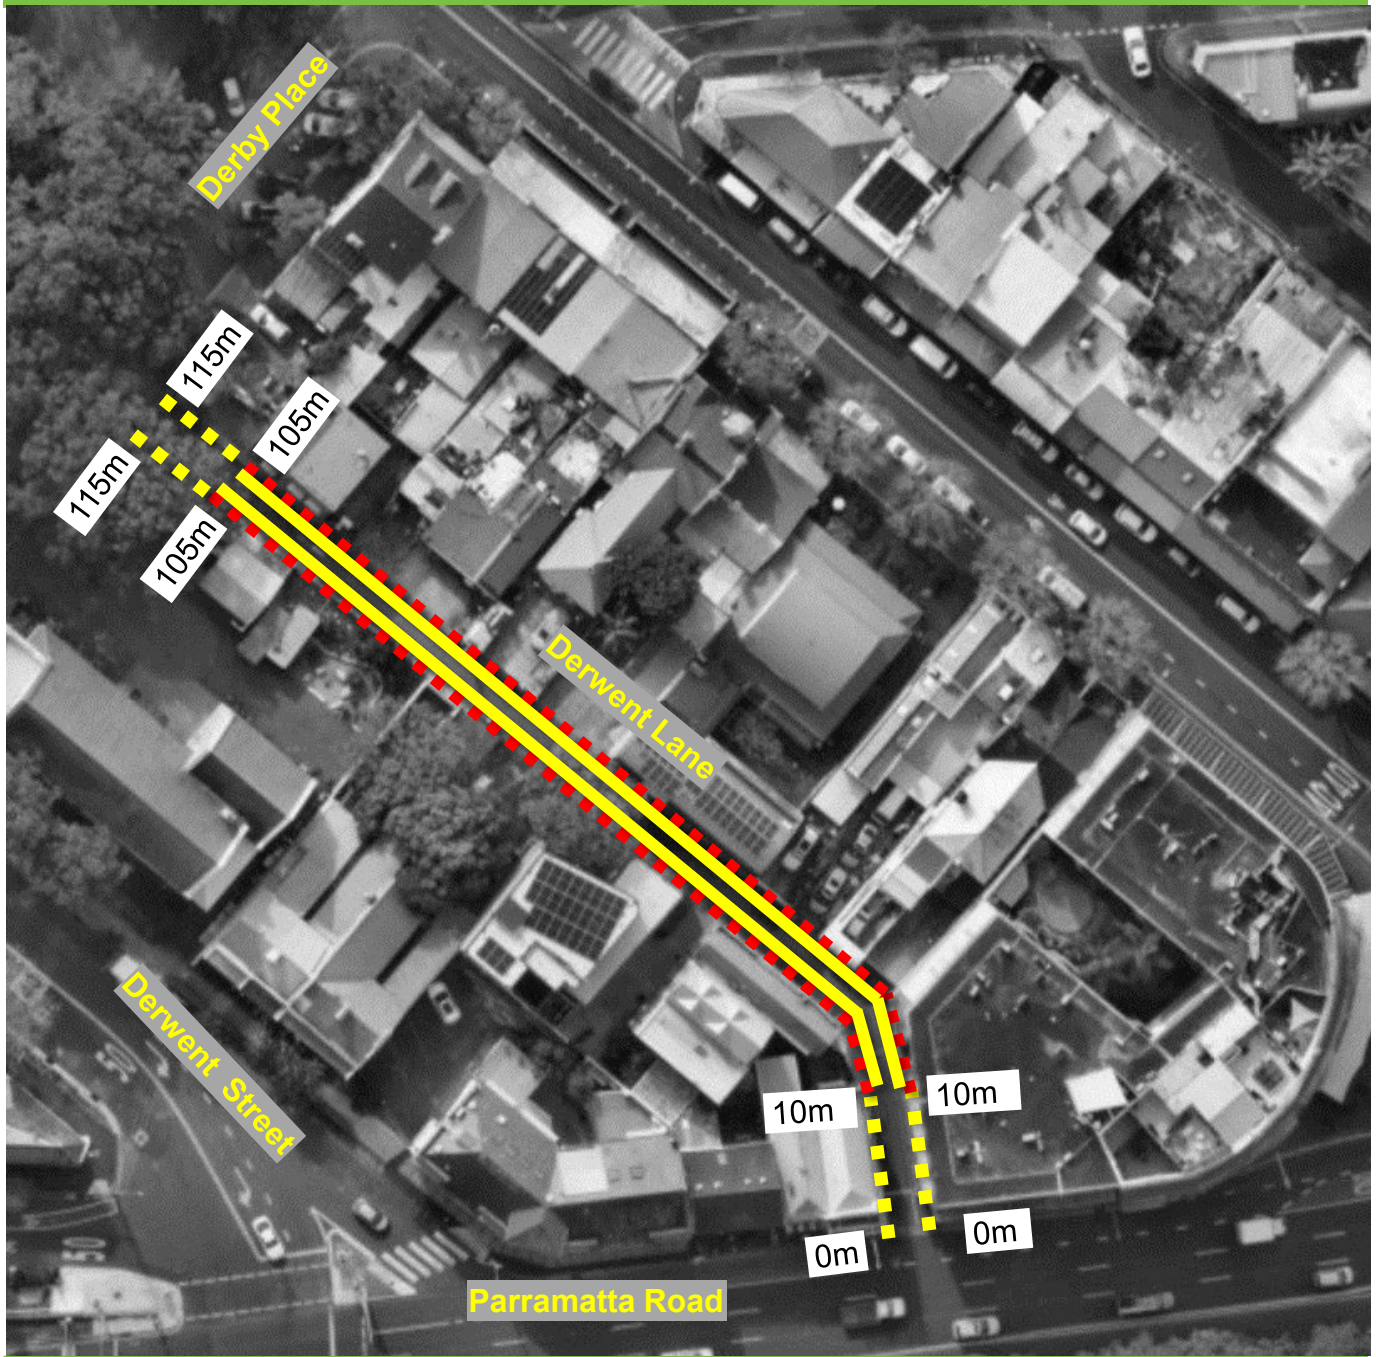

Derwent Lane, Glebe Proposed parking changes

Existing

-  No Stopping
-  No Parking

Proposed

-  No Stopping (signs and line markings)